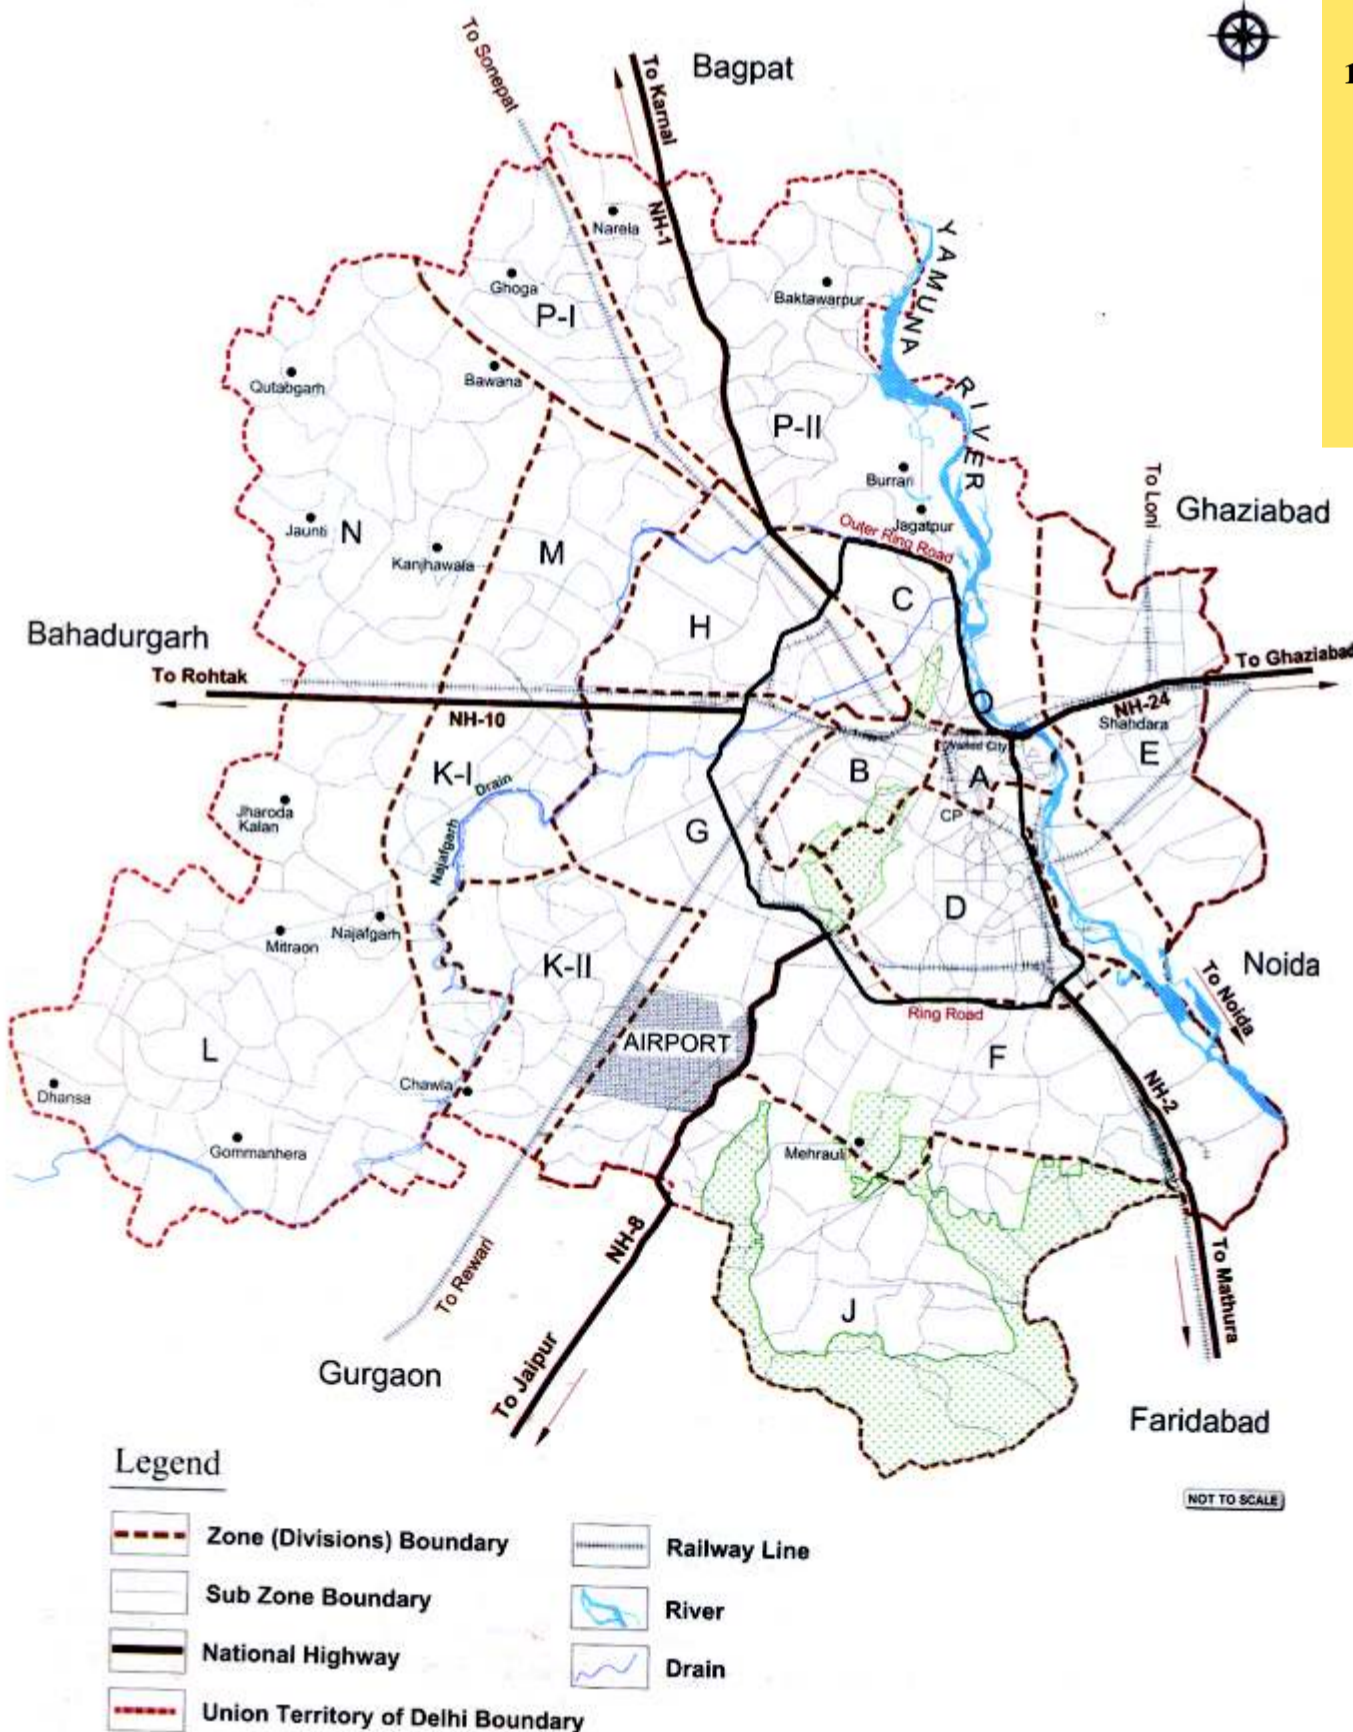

SUMMARY OF ZONE -E DELHI (TRANS YAMUNA AREA)

- DELHI IS IN A TOTAL AREA OF 1487 SQ. KM. WITH 17 ZONES NAMELY:**
 - (1) Zone A – Old City including Sadar Bazar area;
 - (2) Zone B – Karol Bagh & Extn.;
 - (3) Zone C – Civil Lines;
 - (4) Zone D – New Delhi;
 - (5) Zone E – Trans Yamuna Area;
 - (6) Zone F – South Delhi – I;
 - (7) Zone G – West Delhi;
 - (8) Zone H – North Delhi;
 - (9) Zone J – South Delhi – II;
 - (10) Zone K1 – West Delhi;
 - (11) Zone K2 – Dwarka;
 - (12) Zone L – Extreme West Delhi (Najafgarh);
 - (13) Zone M – Rohini;
 - (14) Zone N – Khanjawa;
 - (15) Zone O – River Yamuna;
 - (16) Zone P1 – Narela;
 - (17) Zone P2 – North Delhi (Burari)
- ZONAL PLAN OF ZONE E (TYA)**
Approved by GOI vide letter no. K-12011/3/Zone-E/2010-DDIB dated 8th June, 2010.
Trans Yamuna Area, generally called Shahdara is an old area since decades. Prior to 1960's there were many built up residential and rehabilitation colonies namely: (i) Dilshad Garden, (ii) Geeta Colony, (iii) Gandhi Nagar, (iv) Shahdara, (v) Balbir Nagar, (vi) Rohtash Nagar and few unauthorized colonies and villages.
- POSITIONS IN THE ZONAL PLAN**
 - 3.1 Unauthorised colonies - 225 in nos.
 - 3.2 Villages – 39 in nos.
Besides these there are many slum areas, resettlement colonies, jhuggi clusters, hundreds of commercial establishments approved and unapproved, lake of parking spaces therefore occupying substation parts of roads and streets.
 - 3.3 Influence zone
 1. Influence zone along MRTS corridors and the sub zones for redevelopment and renewal should be indentified on the basis of physical features, such as, metro, roads, drains, high tension lines and control zones of monuments/heritage areas, etc.
 2. It will be shown only in the local area plans, which are more site specific. However, if there is any proposal received within 500 mt. of the centre line of the MRTS/major transport corridor, it will be examined as per the guidelines given for redevelopment in the Master Plan-2021 and the guidelines/ conditions, as notified by DDA with the approval of Government of India from time to time.
 - 3.4 Mixed use - The Central Govt. / GNCTD vide notifications dated 7.9.06 and 15.9.06 has declared mixed-use streets/commercial streets in Delhi including East Delhi.